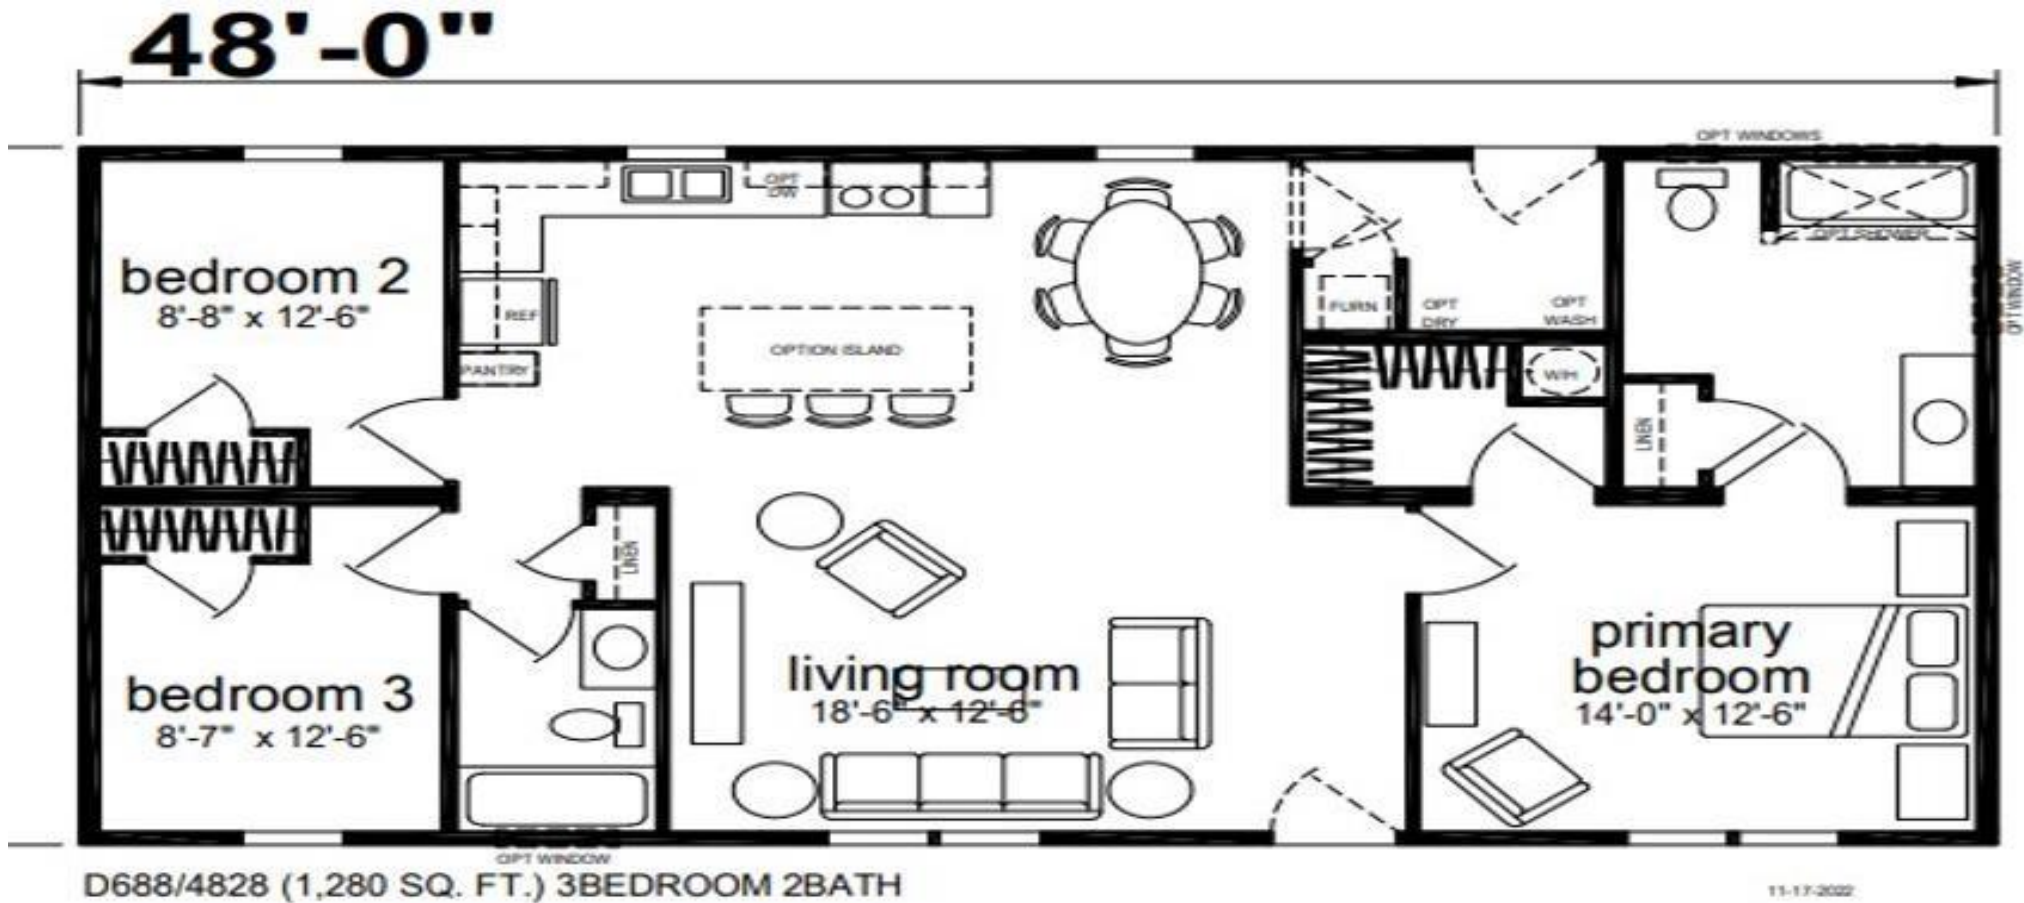

Skyline D688- House #11

28x48

3 Bedrooms, 2 Bath

Beautiful Kitchen with
Large Island

www.betterhomesbetterprices.com
I-77 Edens Fork, Charleston
304-720-4441

Stainless Steel Appliances with
Ceramic Backsplash

Large Master Bedroom and
Bath

Skyline D688- House #11

Charleston
Home Center, LLC
www.betterhomesbetterprices.com
I-77 Edens Fork, Charleston
304-720-4441