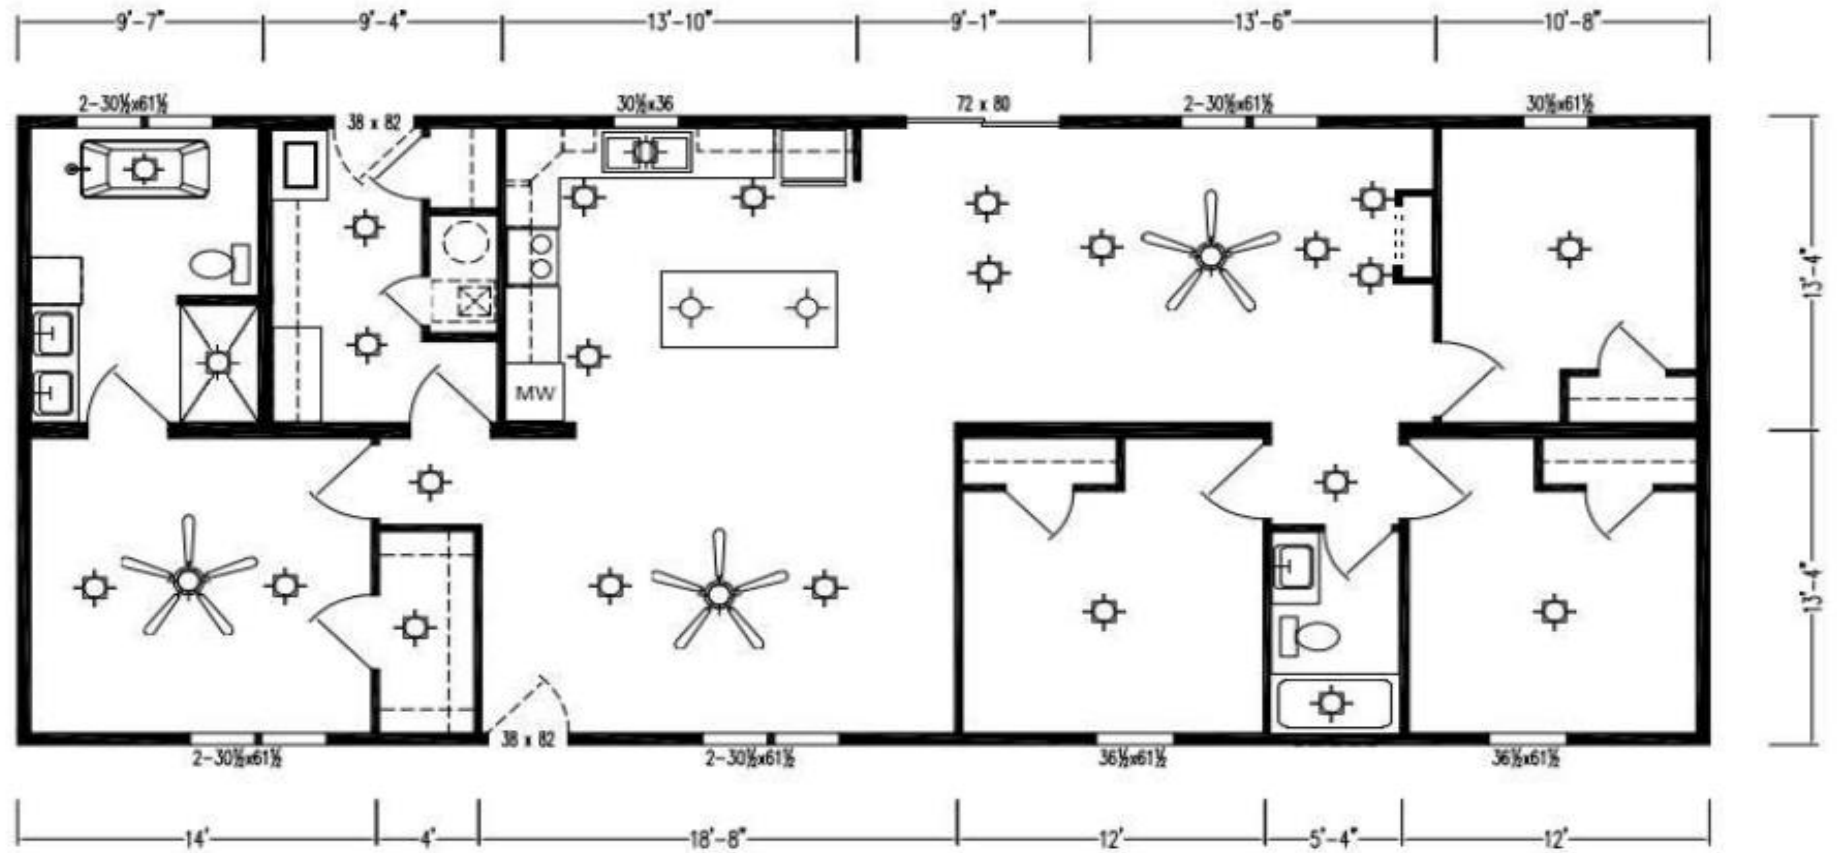

Skyline N630- House #9

28x66

Large Freestanding soaker tub

Electric Fireplace

www.betterhomesbetterprices.com

I-77 Edens Fork, Charleston

304-720-4441

4 bed, 2 bath