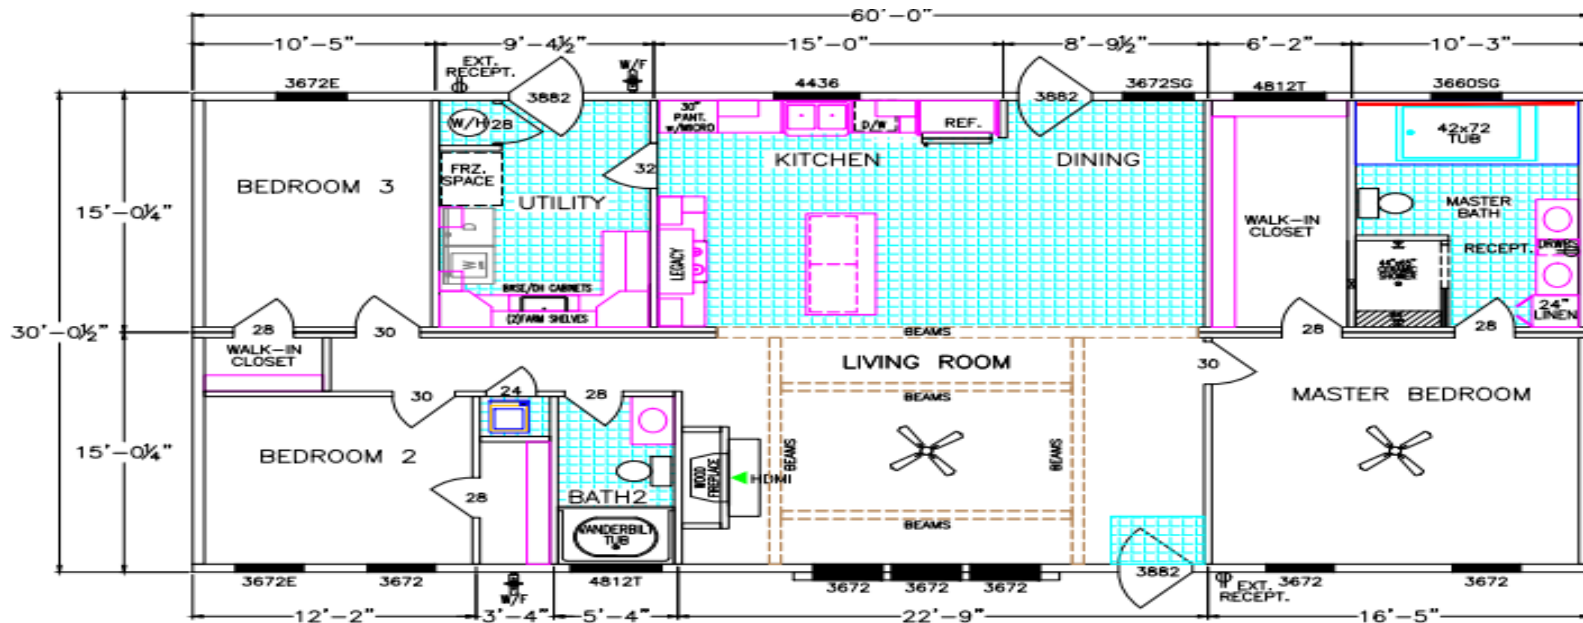

BETTER HOMES - BETTER PRICES

www.cwvhc.com

1-77 Edens Fork, Charleston

304-720-4441

Franklin Independence

32x60

8 ½ foot ceilings

Pot filler over range

Large utility room

THE INDEPENDENCE FREEDOM LIVING***1003-64-3-32 (APPROXIMATELY 1800 SF)
SPECIAL***1003-64-3-32 (APPROXIMATELY 1800 SF)

1003-64-3-32

60' X 30'

3 BEDROOM/2 BATH

1800 SQ FT

FRANKLIN RESERVES THE RIGHT TO CHANGE PRICES, SPECIFICATIONS, AND DECOR WITHOUT NOTICE. SOME ITEMS SHOWN ON FLOOR PLAN ARE OPTIONAL UPGRADES. FURNITURE NOT INCLUDED - SHOWN FOR SPACE PLANNING ONLY. ROOM DIMENSIONS ARE APPROXIMATE. OVER ALL LENGTH INCLUDES APPROXIMATELY 4'-0" FOR HITCH.