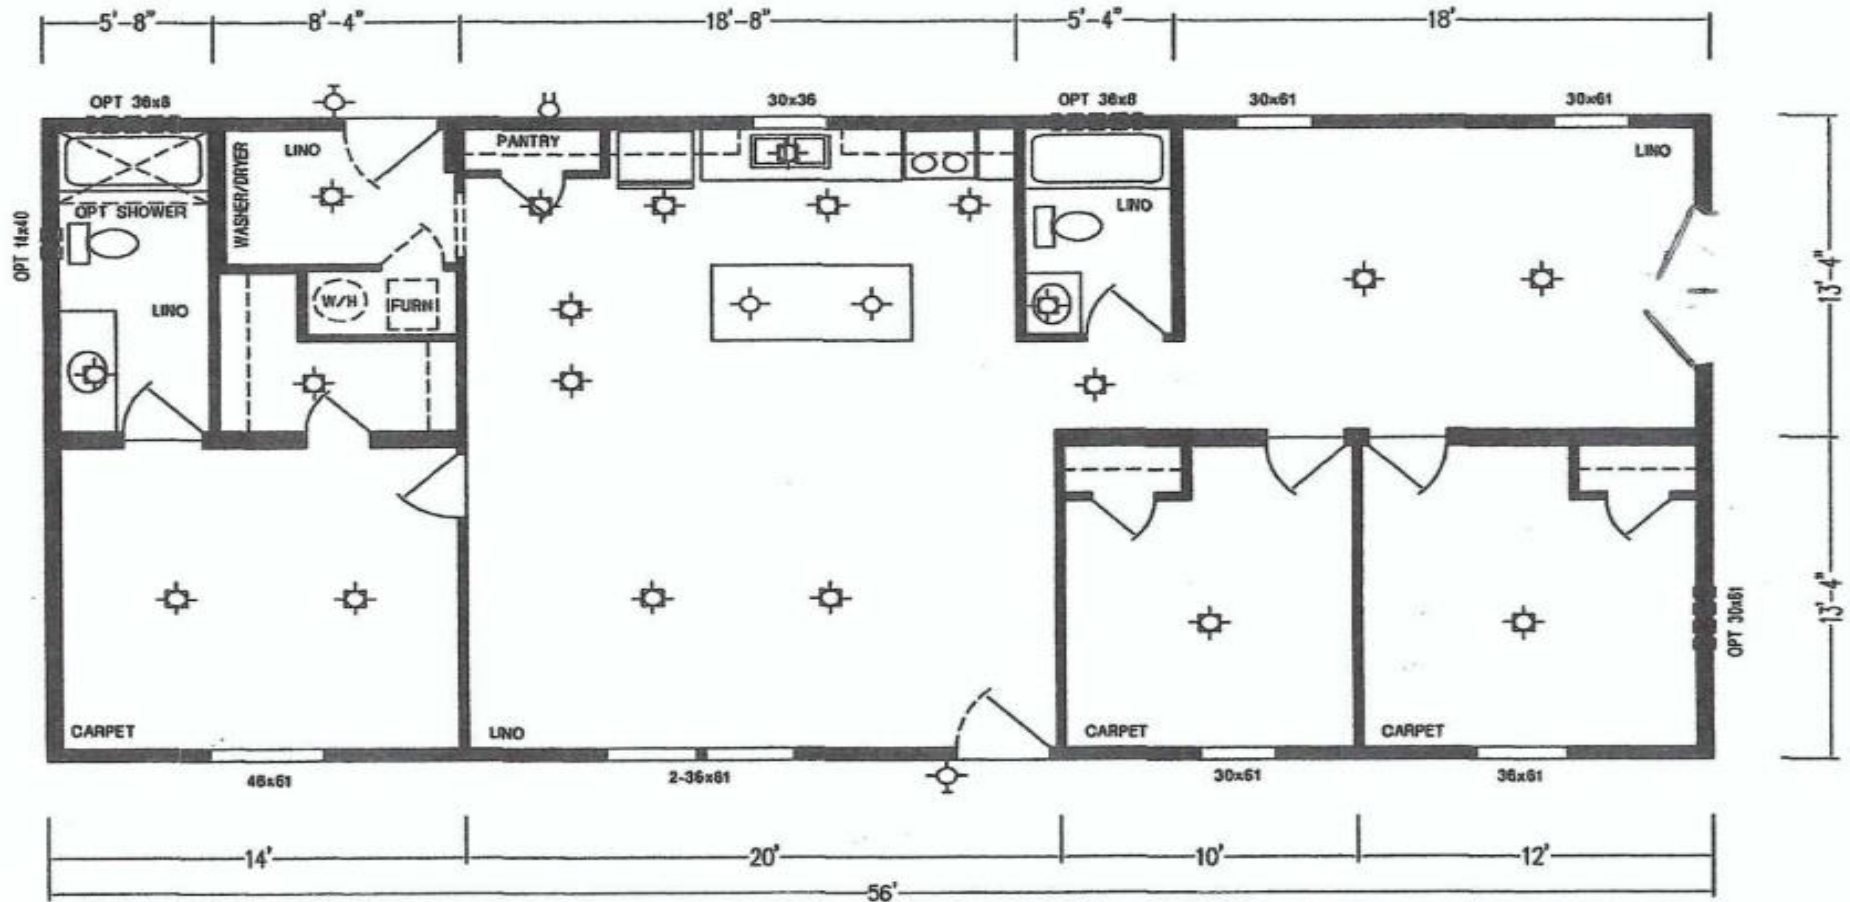

# Skyline D660- House #8

28x56

3 Bedrooms, 2 Bath

Electric Fireplace

[www.betterhomesbetterprices.com](http://www.betterhomesbetterprices.com)

I-77 Edens Fork, Charleston

304-720-4441

Den Model