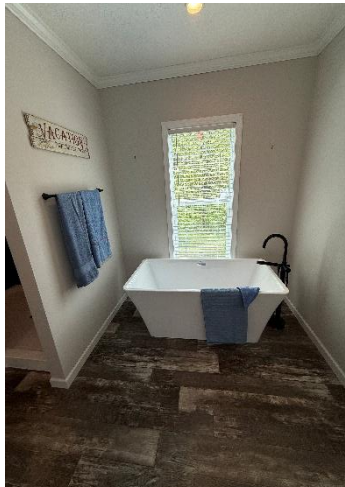

# Skyline 32x60- House #7

3 Bed, 2.5 bath  
Stainless Steel Appliances  
Electric Fireplace

[www.betterhomesbetterprices.com](http://www.betterhomesbetterprices.com)

1-77 Edens Fork, Charleston

304-720-4441

Large Soaker Tub  
Stainless Steel Farmhouse Sink

Skyline 32x60- House #7

[www.betterhomesbetterprices.com](http://www.betterhomesbetterprices.com)

I-77 Edens Fork, Charleston

304-720-4441