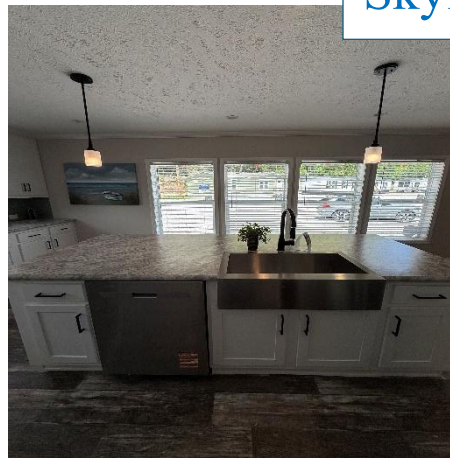

# Skyline 32x60- House #7

3 Bed, 2.5 bath  
Stainless Steel Appliances  
Electric Fireplace

[www.betterhomesbetterprices.com](http://www.betterhomesbetterprices.com)

1-77 Edens Fork, Charleston

304-720-4441

Large Soaker Tub  
Stainless Steel Farmhouse Sink

Skyline 32x60- House #7

[www.betterhomesbetterprices.com](http://www.betterhomesbetterprices.com)

I-77 Edens Fork, Charleston

304-720-4441