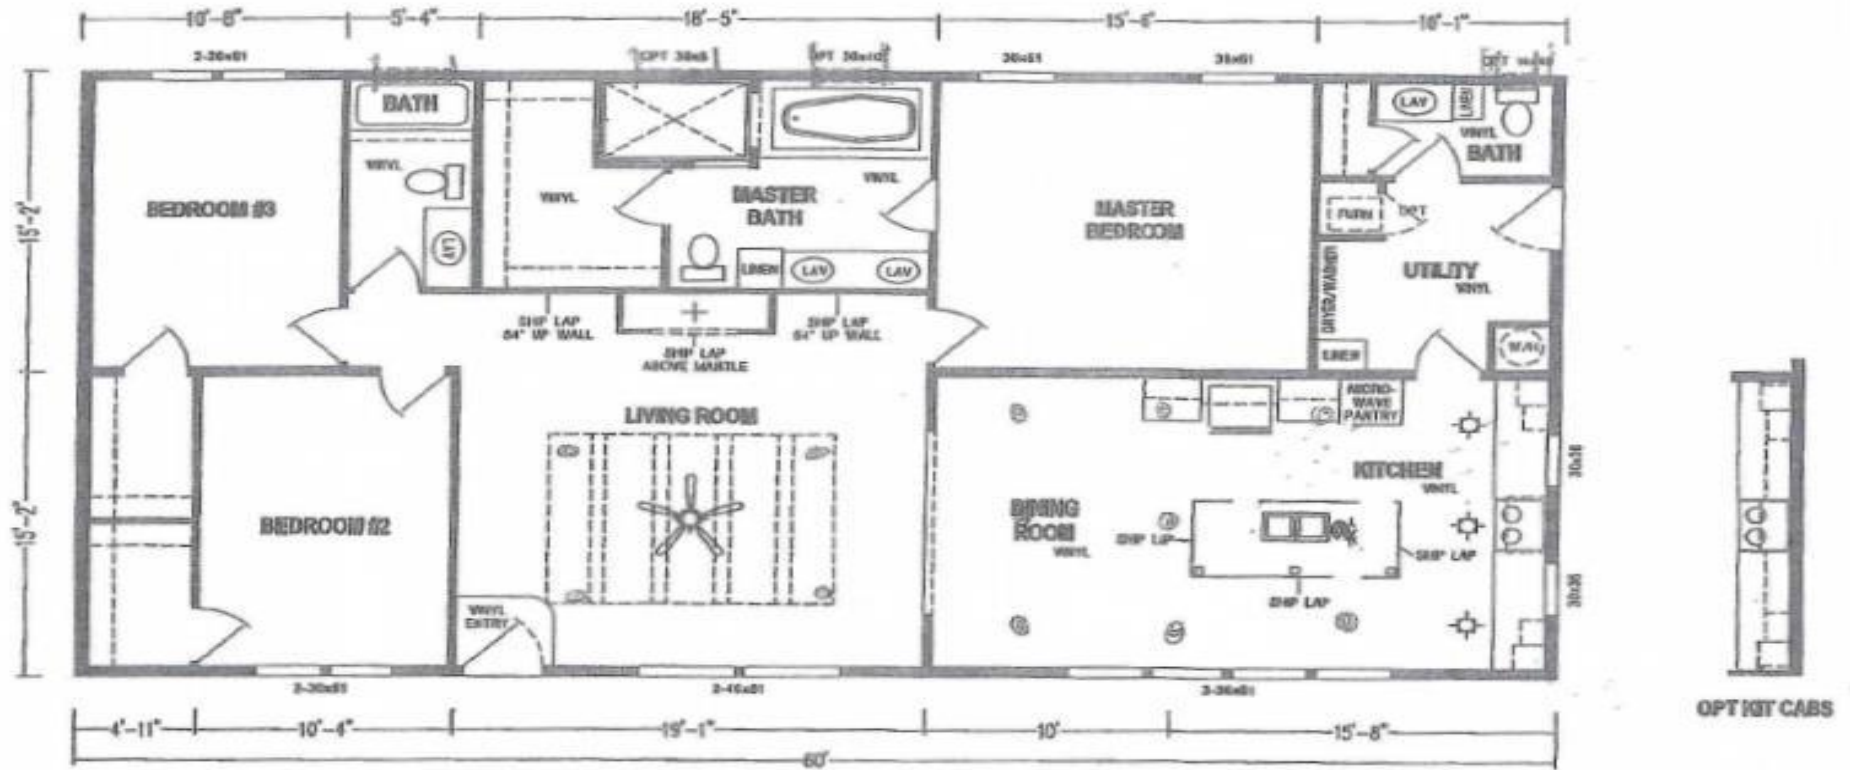

# Skyline 32x60- House #7

3 Bed, 2.5 bath  
Stainless Steel Appliances  
Electric Fireplace

[www.betterhomesbetterprices.com](http://www.betterhomesbetterprices.com)

1-77 Edens Fork, Charleston

304-720-4441

Large Soaker Tub  
Stainless Steel Farmhouse Sink

Skyline 32x60- House #7

[www.betterhomesbetterprices.com](http://www.betterhomesbetterprices.com)

I-77 Edens Fork, Charleston

304-720-4441