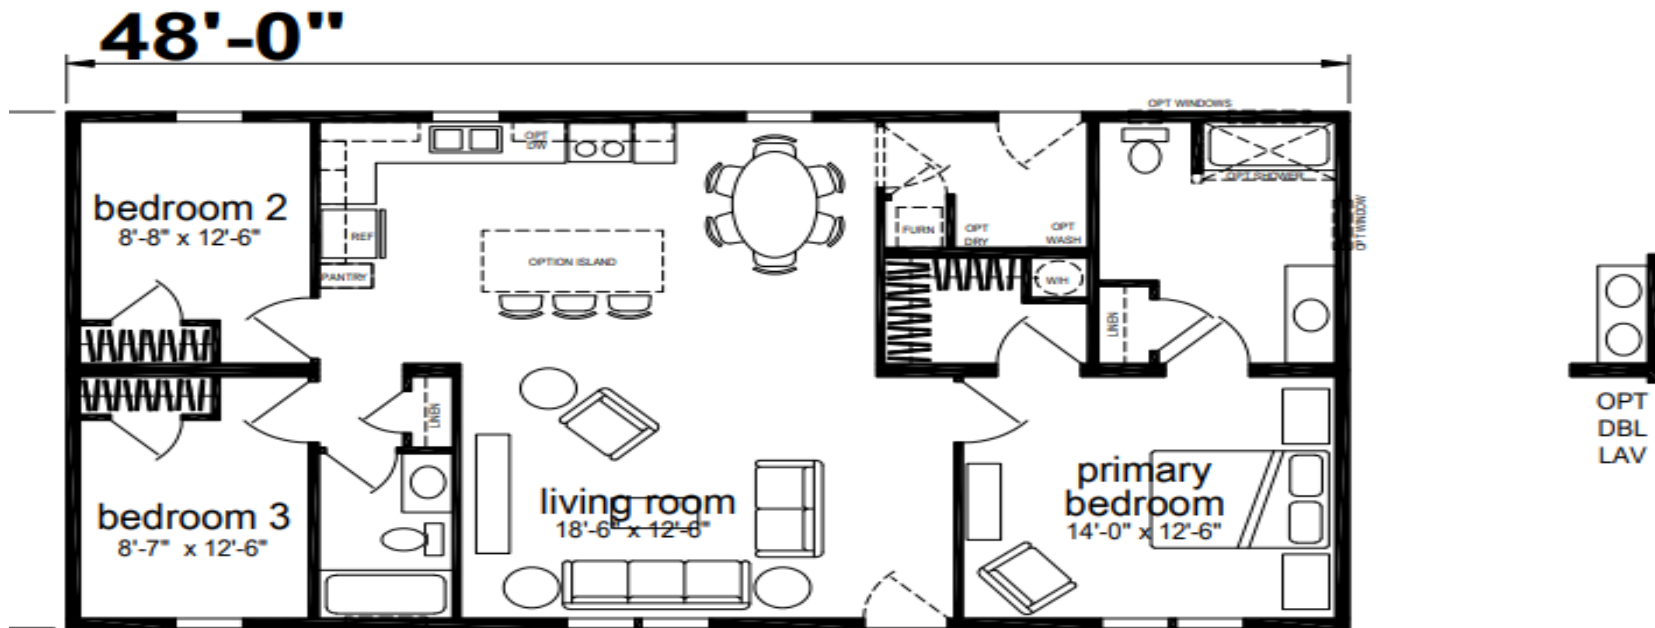

BETTER HOMES - BETTER PRICES

www.cvvhc.com

1-77 Edens Fork, Charleston

304-720-4441

Skyline- House #10

28x48

Beautiful Kitchen with Large Island

Stainless Steel Appliances with Ceramic Backsplash

Large Master Bedroom and Bath

D688/4828 (1,280 SQ. FT.) 3BEDROOM 2BATH

11-17-2022