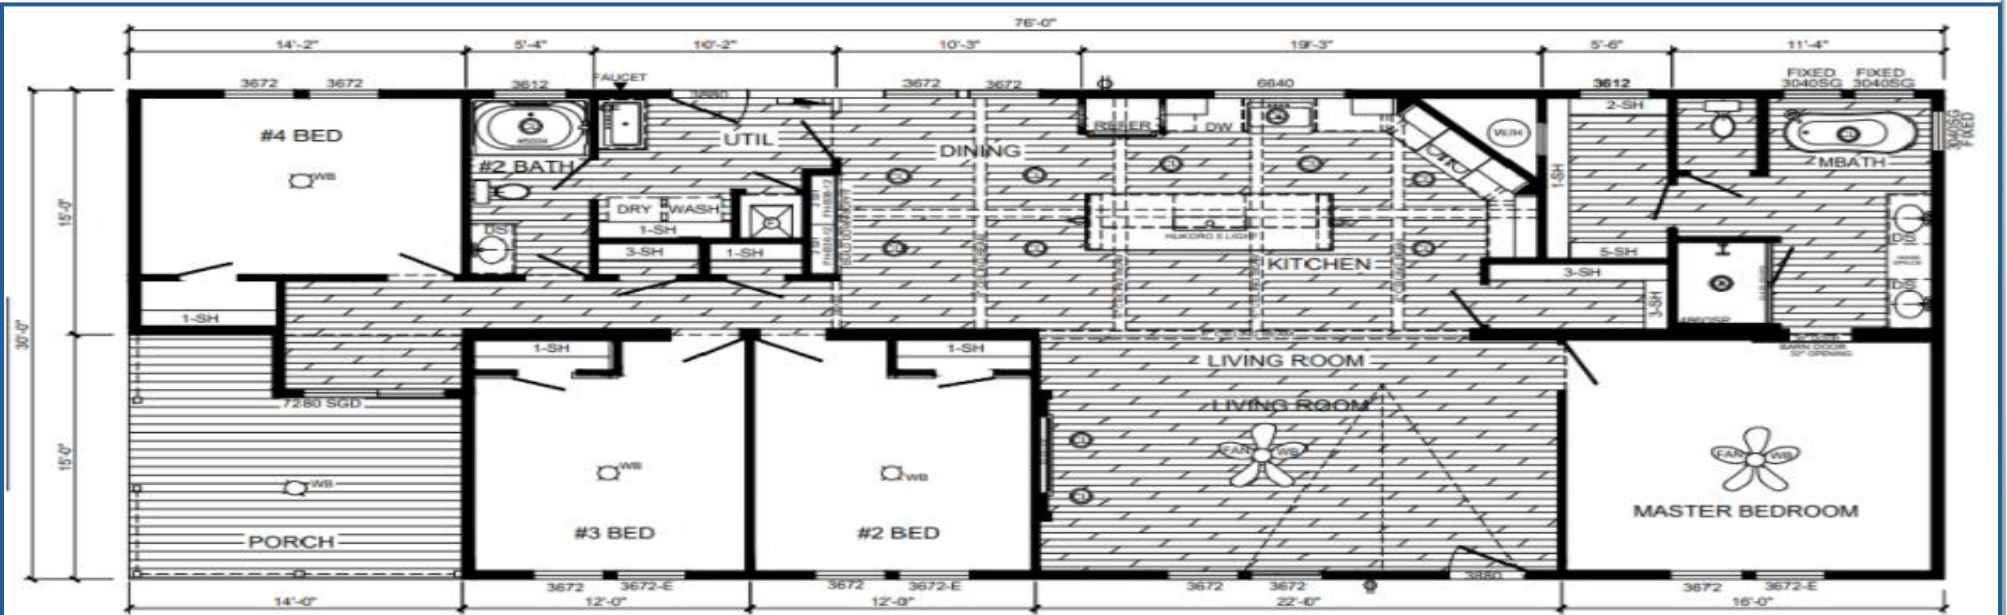

Deer Valley Oasis- House #3

MODEL#: DVHBS-8414C
4-BEDROOM / 2-BATH
32 x 80 - Approx. 2280 Sq. Ft.

DEER VALLEY HOMEBUILDERS, INC.
"SIGNATURE SERIES - HUD"
"THE OASIS C-DEN/PORCH 80' BOX"
 For more information visit us at
www.deervalleyhb.com

**All rooms dimensions include closets and square footage are approximate.
 Drawing layout subject to change if required by engineering review.

DATE:
 07/03/2024
 07/03/2024-RH

Drawn By:
J.MILES

Vaulted tongue and groove pine on ceiling in Kitchen and Dining Room