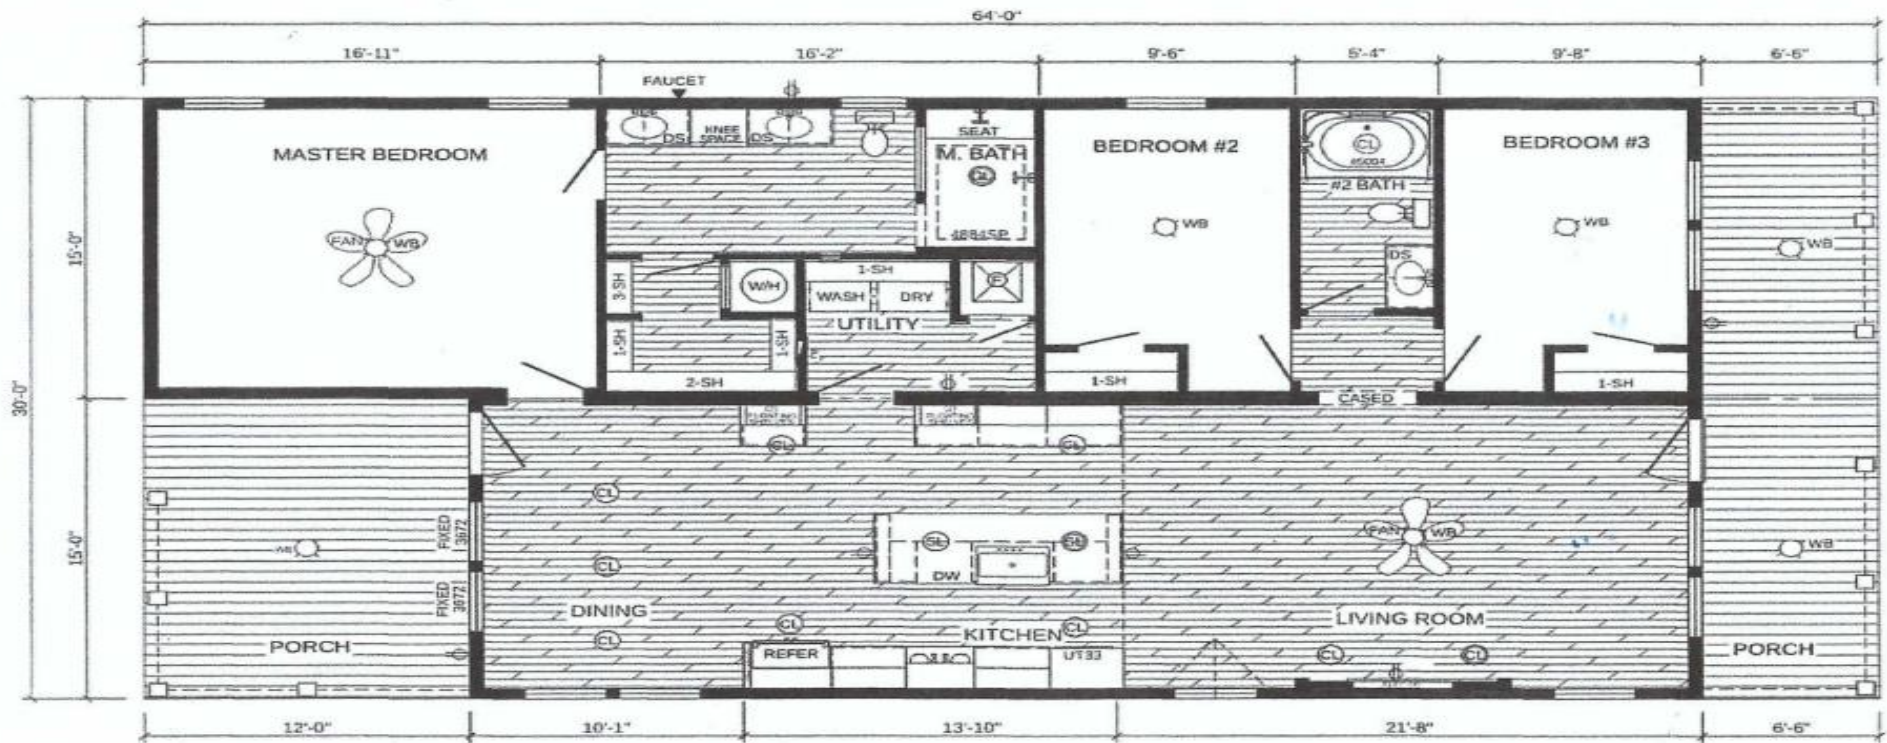

Deer Valley Robin's Nest- House #5

MODEL: DVHBSS-MONL-6809

32'-0" x 68'-0" 1,920 Sq.Ft

3 Beds 2 Baths

Due to continued improvements and material change, specifications may change without notice. Room sizes are approximate.

Cedar Stone Columns -Vaulted with Iron Accents and hanging chain lights on porch

Cedar Dormer with Cedar Sides and Fiber Cement Board & Batten

Ceramic Shower in Master Bathroom

Electric fireplace

www.betterhomesbetterprices.com

I-77 Edens Fork, Charleston

304-720-4441

Stainless Steel sink with pull out faucet

Stainless Appliances

Shiplap on ceiling over Kitchen Island

Shiplap Walls in Living Room

Deer Valley
Robin's Nest

Charleston
Home Center, LLC
www.betterhomesbetterprices.com
I-77 Edens Fork, Charleston
304-720-4441