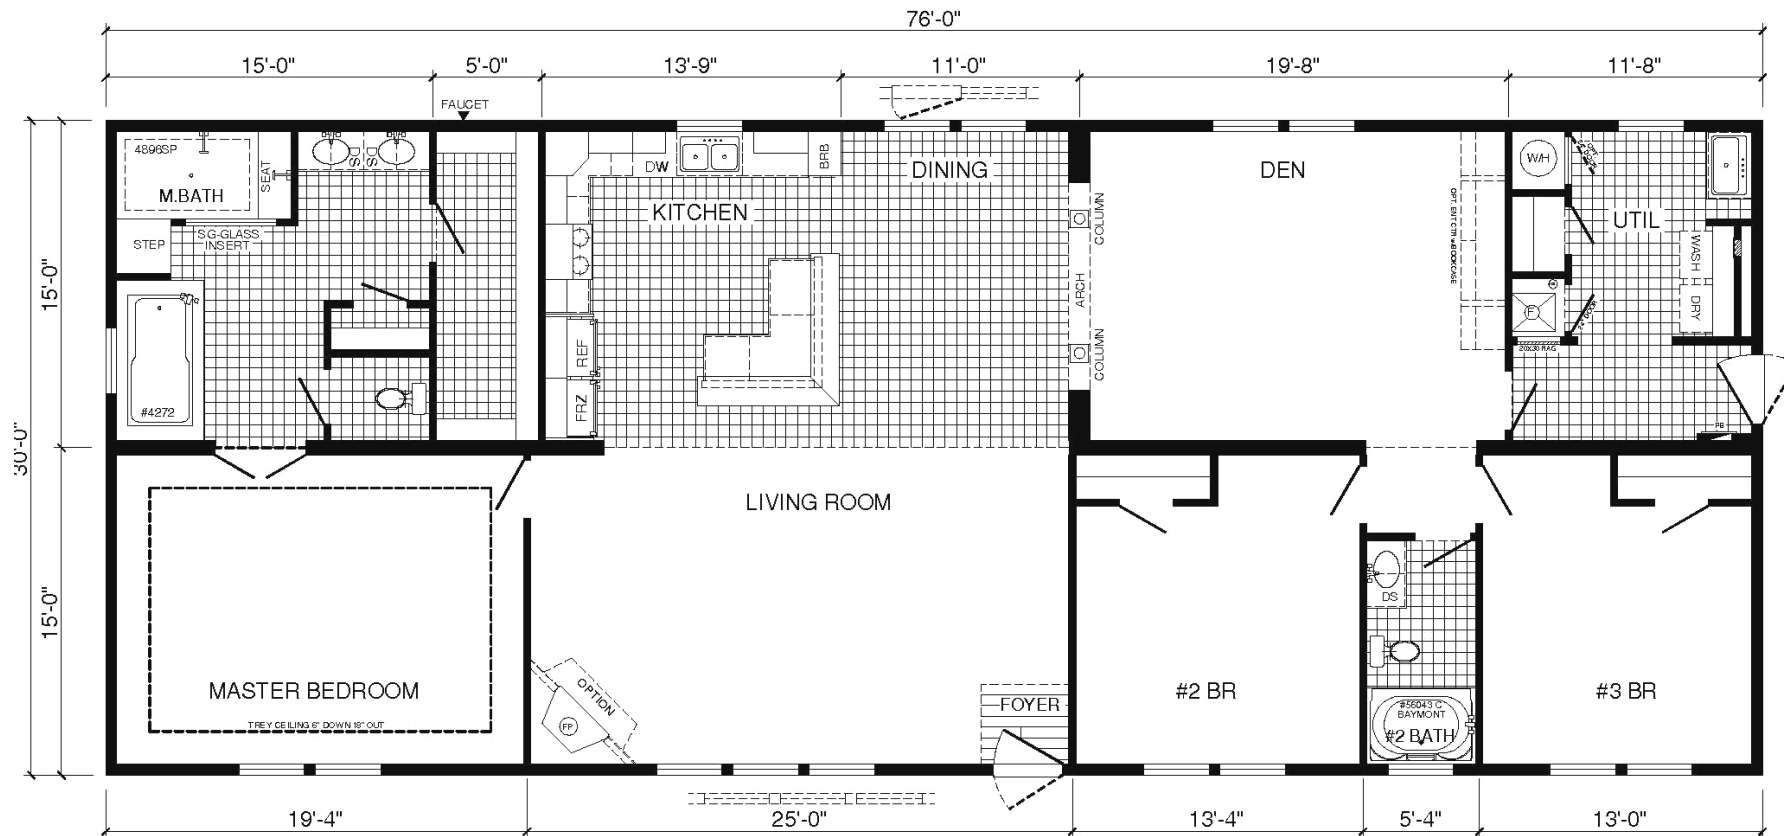

720-4441

Deer Valley
Legacy Estate
9 Foot Ceilings 2x6, 42" Cabinets
2x10 Floor Joists
Incredible Walk In Ceramic Shower

Better Homes Better Prices

www.cwwhc.com