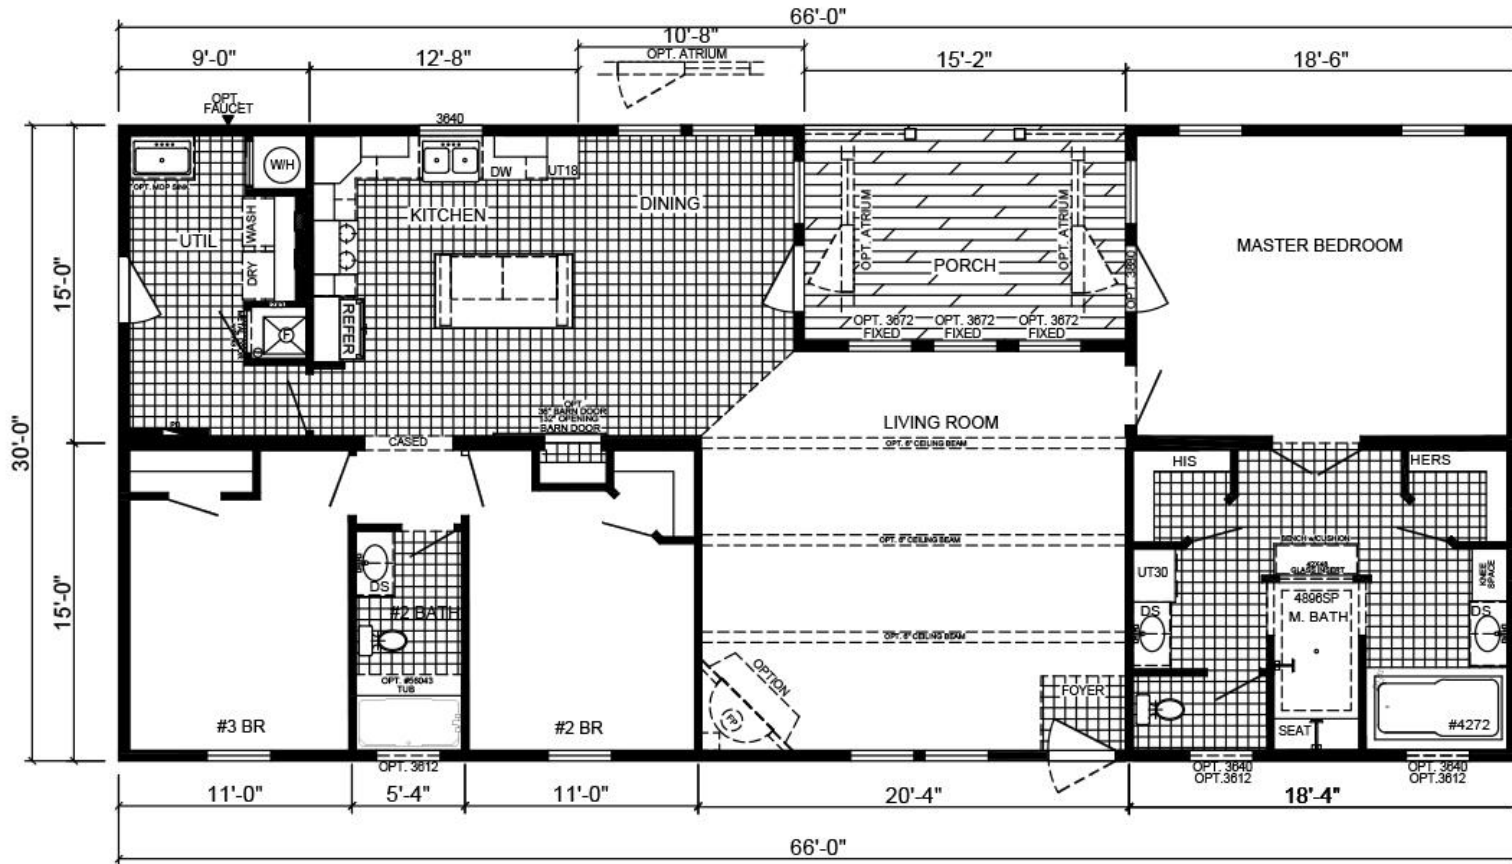

WOODLAND

MODEL: THE AIMON B WL-7012B

32'-0" x 70'-0" 1,980 Sq.Ft

3 Beds 2 Baths

Due to continued improvements and material change, specifications may change without notice. Room sizes are approximate.