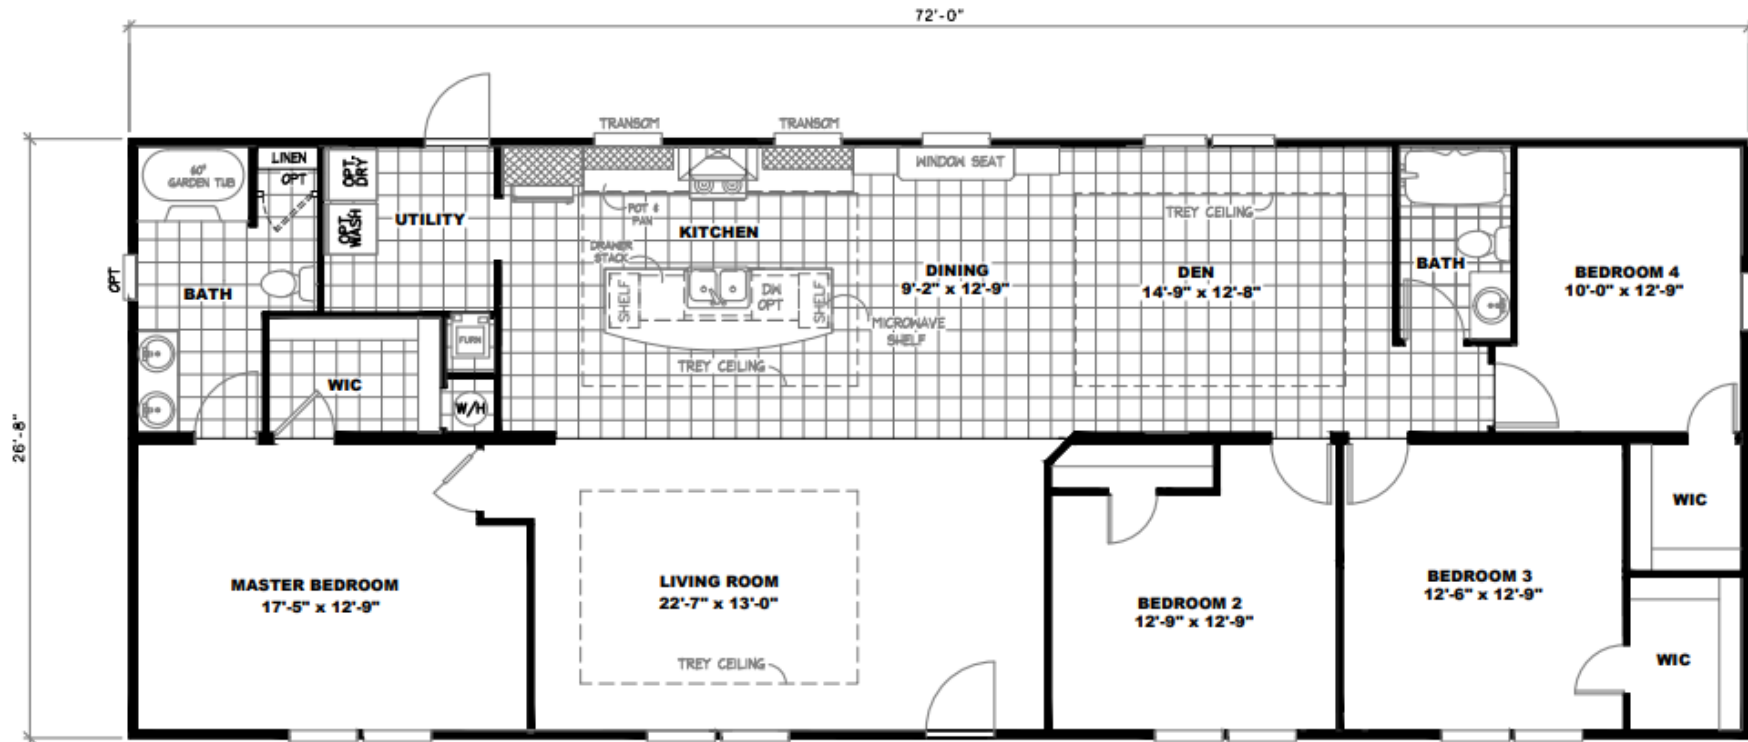

Schult Sweet Caroline- House #8

**28 WIDE X 72 LONG
(FOUR BEDROOM STANDARD)**

SWEET CAROLINE