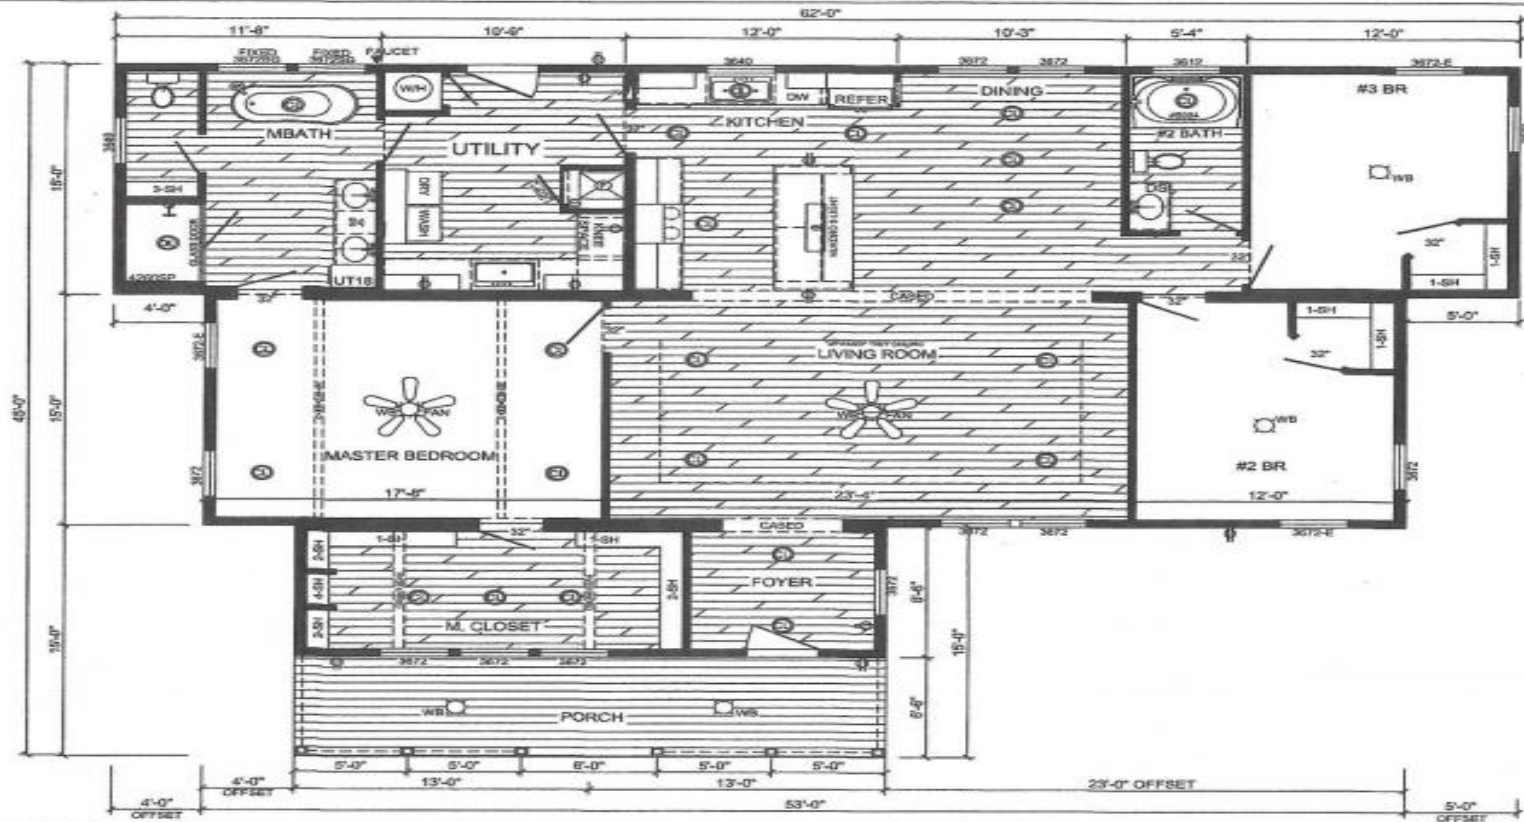

Deer Valley Woodside- House #1

MODEL#: DVHBSS-6603C
NEW 26" KOINONIA FRONT
3-BEDROOM / 2-BATH
47 x 66 - Approx. 2115 Sq. Ft.

DEER VALLEY HOMEBUILDERS, INC.
"SIGNATURE SERIES - HUD"
"THE WOODSIDE"
 For more information visit us at
www.deervalleyhb.com

**All rooms dimensions include closets and square footage are approximate.
 Drawing layout subject to change if required by engineering review.

DATE:
00/00/0000

Drawn By:
STAFF

Rain shower head in ceramic shower
 Spacious master bedroom closet
 Fiber cement board and batten siding