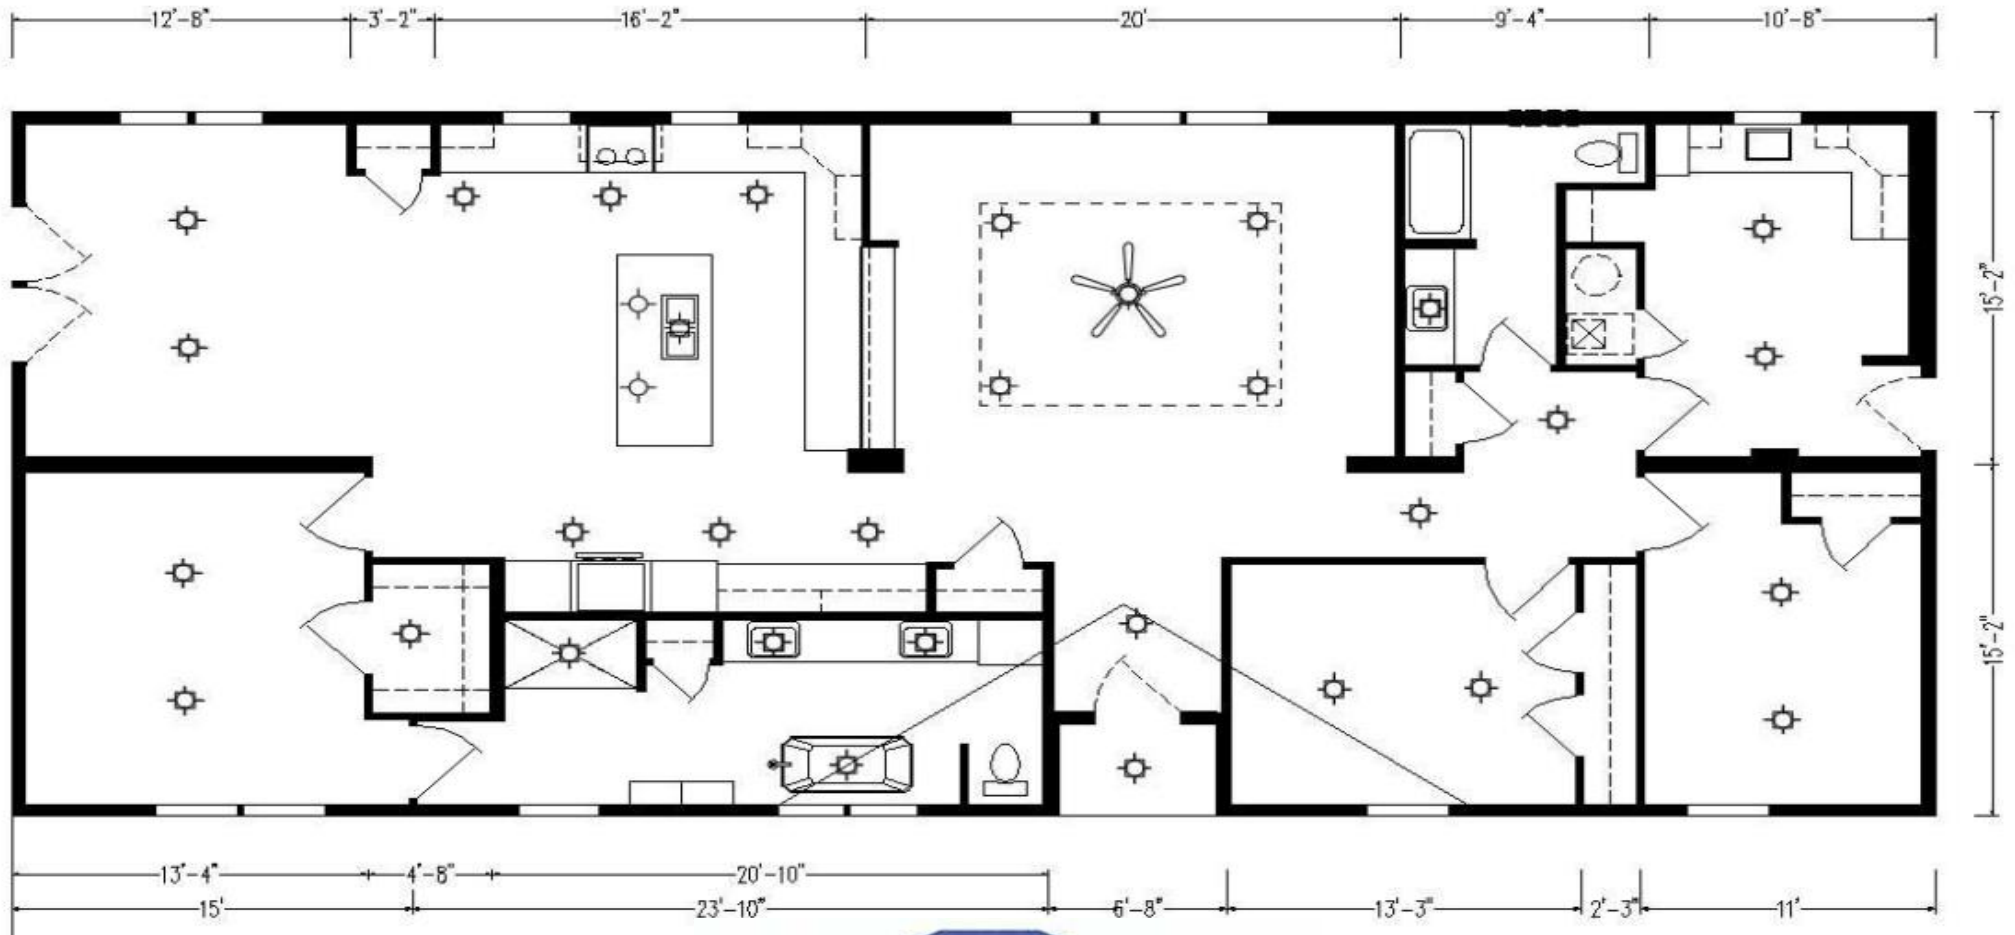

Skyline N900- House #10

32x72

3 Bedrooms, 2 Bath

Electric Fireplace

Large Master Bathroom

Stainless Steel Appliances

Spacious Kitchen with
Farmhouse Sink

Tray Ceiling